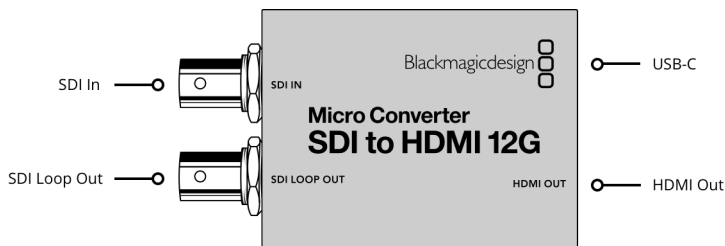

Micro Converter SDI to HDMI 12G

The world's smallest 12G-SDI to HDMI broadcast quality converter! Blackmagic Micro Converter SDI to HDMI 12G is a miniaturized broadcast quality video converter that's been specifically designed for professional monitoring. It includes a 33 point 3D LUT for color calibrating any monitor, projector or television. Micro Converters feature full size HDMI and professional 12G-SDI connections for working with all NTSC, PAL, 720p, 1080p, 1080PsF, 1080i and 2160p rates, including 4K DCI at 24/47.95/48. You can power it over USB from a television or a mobile phone charger!

$145

Connections

SDI Video Inputs

1

SDI Video Outputs

1 x loop out.

HDMI 2.0 Video Outputs

1 x type A.

SDI Rates

270Mb, 1.5G, 3G, 6G, 12G.

Multi Rate Support

Auto detection of SD, HD, 2K, Ultra HD and 4K.

Updates, Configurations and Power

USB Type-C.

Standards

SD Video Standards

525i59.94 NTSC, 625i50 PAL